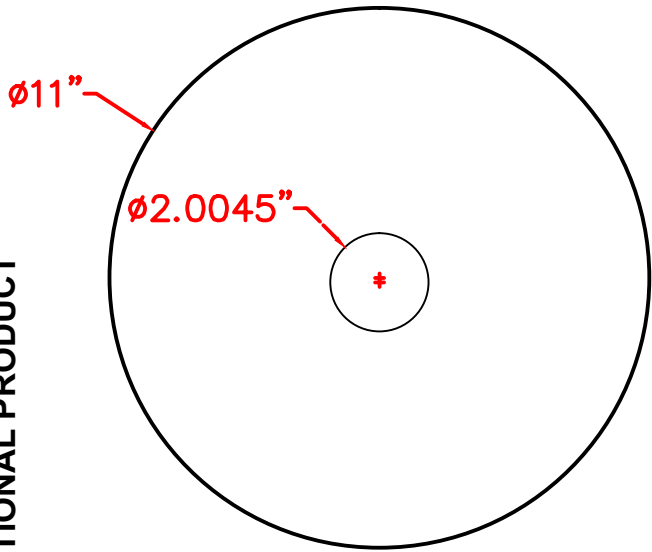

The Wheel QTY:1

A cylinder for the pivot point
QTY:1

Sze's LED
sensor musica
Ferris Wheel
Version 3

*round to the nearest hundredths

PRODUCED BY AN AUTODESK EDUCATIONAL PRODUCT

PRODUCED BY AN AUTODESK EDUCATIONAL PRODUCT