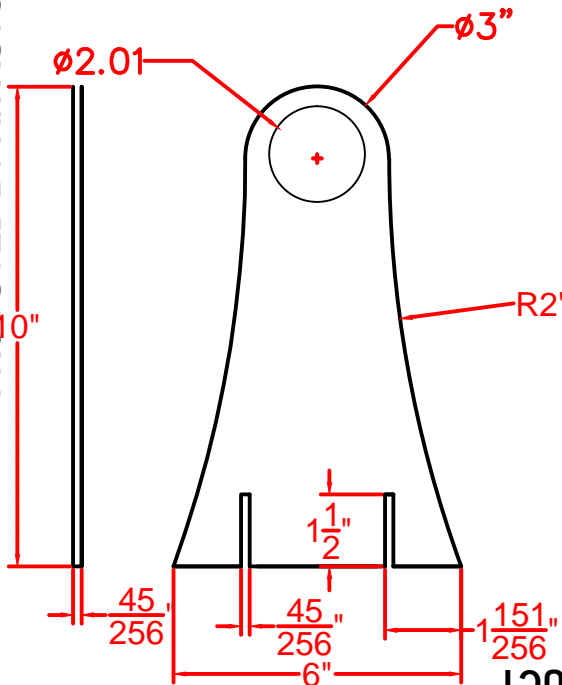

The Wheel QTY:1

A cylinder for the pivot point
QTY:1

Sze's LED
sensor musica
Ferris Wheel
Version 3

*round to the nearest hundredths

PRODUCED BY AN AUTODESK EDUCATIONAL PRODUCT

PRODUCED BY AN AUTODESK EDUCATIONAL PRODUCT

The Support for the ferris wheel QTY:1

Stands for the base
QTY:2

QTY:2

Stopper (holds the wheel in place) QTY:2

The base of the farris wheel QTY:1