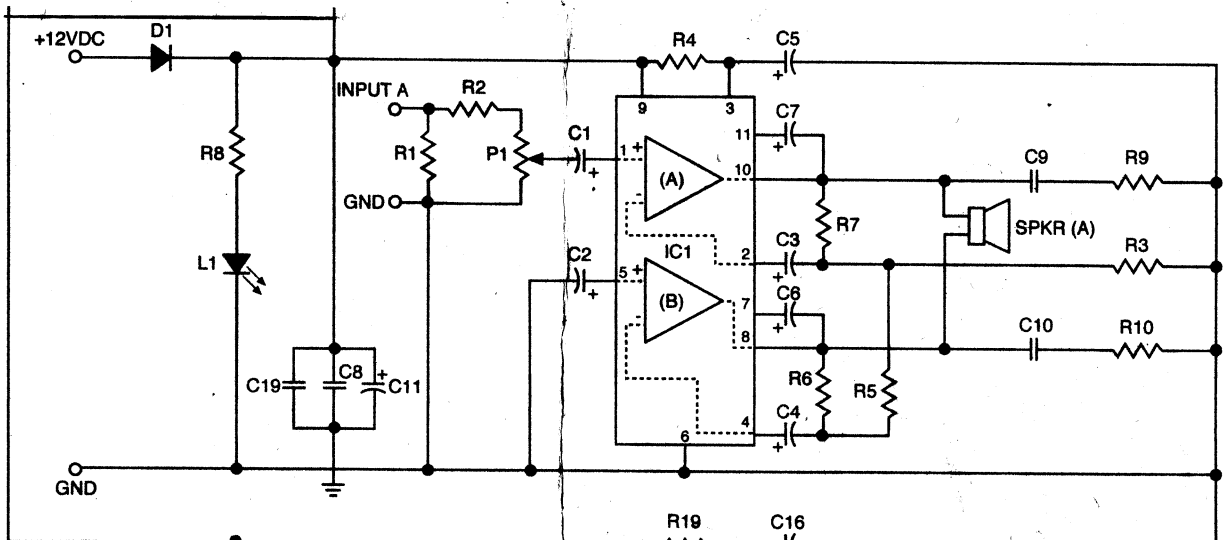

SOUND IN

AMPLIFIER

12 WATTS

SPEAKER A

SPEAKER B

LM317

Sound Out