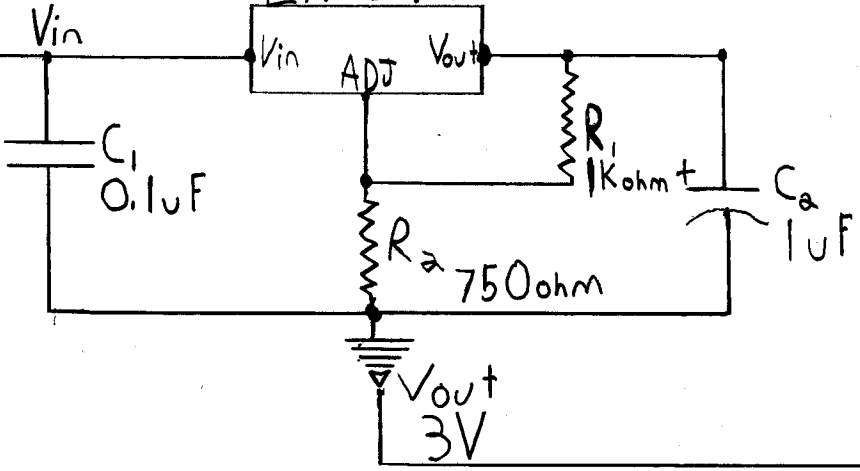

SOUND IN

AMPLIFIER

12 WATTS

SPEAKER A

SPEAKER B

LM317

Sound Out

# AMPLIFIER SCHEMATIC