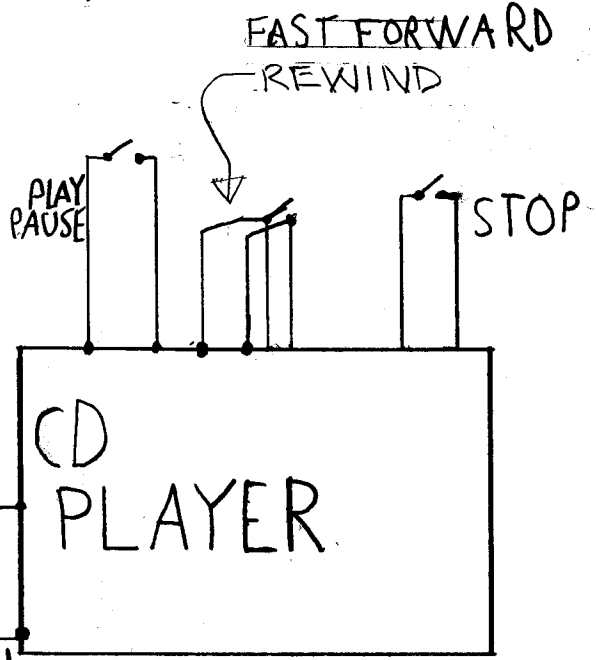

SOUND IN

AMPLIFIER

12 WATTS

SPEAKER A

SPEAKER B

LM317

Sound Out